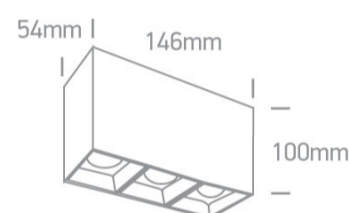

Downloads

Dimensions

Physical Specification

Item Group	14 Wall & Ceiling LED
Family	Surface Shop Square Boxes Aluminium
Order Code	12307B/W/W
Colour	White
Material	Aluminium
Shape	Rectangular
Length	146mm
Width	54mm
Height	100mm
Surface Ceiling	Yes
Indoor	Yes
Adjustable	No