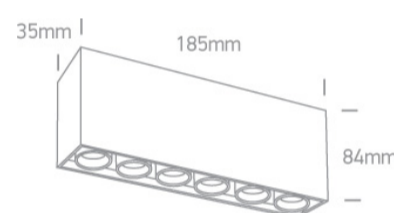

14 Wall & Ceiling LED>Dark Light Ceiling Tubes

12606C/B/W

15W SMD LED ceiling light IP20.

Complete with 700mA driver.

Complies with standard EN60598-1 and any other specific standards.

Downloads

Dimensions

Physical Specification

Item Group	14 Wall & Ceiling LED
Family	Dark Light Ceiling Tubes
Order Code	12606C/B/W
Colour	Black
Material	Aluminium
Shape	Rectangular
Length	185mm
Width	35mm
Height	84mm
Surface Ceiling	Yes
Indoor	Yes
Adjustable	No