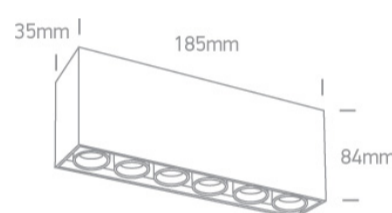

14 Wall & Ceiling LED>Dark Light Ceiling Tubes

12606C/W/W

15W SMD LED ceiling light IP20.

Complete with 700mA driver.

Complies with standard EN60598-1 and any other specific standards.

Downloads

Dimensions

Physical Specification

Item Group	14 Wall & Ceiling LED
Family	Dark Light Ceiling Tubes
Order Code	12606C/W/W
Colour	White
Material	Aluminium
Shape	Rectangular
Length	185mm
Width	35mm
Height	84mm
Surface Ceiling	Yes
Indoor	Yes
Adjustable	No