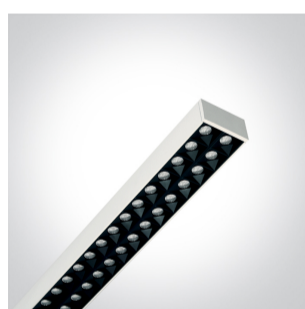

New 2021 Edition 2>Office & Kitchen

36004/B/C

75W floor stand Dimmable LED lighting fitting with EU plug.

Complete with touch switch.  
Supplied with dimmable drivers.

Complies with standard EN60598-1 and any other specific standards.

Downloads

Dimensions

Gallery

Physical Specification

Item Group	New 2021 Edition 2
Family	Office & Kitchen
Order Code	36004/B/C
Colour	Black
Material	Aluminium
Shape	Rectangular
Length	65mm

Width	1000mm
Height	2000mm
Surface Floor/Ground	Yes
Indoor	Yes
Adjustable	No