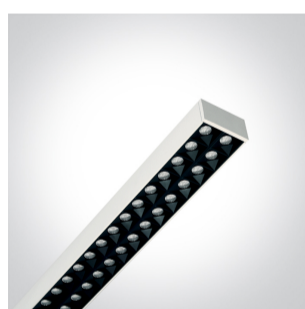

New 2021 Edition 2>Office & Kitchen

36004/W/C

75W floor stand Dimmable LED lighting fitting with EU plug.

Complete with touch switch.  
Supplied with dimmable drivers.

Complies with standard EN60598-1 and any other specific standards.

Downloads

Dimensions

Gallery

Physical Specification

Item Group	New 2021 Edition 2
Family	Office & Kitchen
Order Code	36004/W/C
Colour	White
Material	Aluminium
Shape	Rectangular
Length	65mm

Width	1000mm
Height	2000mm
Surface Floor/Ground	Yes
Indoor	Yes
Adjustable	No