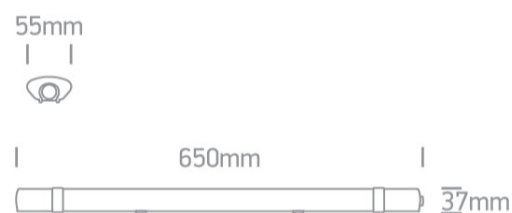

IP65 slim LED fitting .

Stainless steel clips and suspension included.

Polycarbonate body and diffuser.

Supplied with non-dimmable LED driver.

Complies with standard EN60598-1 and any other specific standards.

Downloads

Dimensions

Gallery

Must be ordered separately

050084

Physical Specification

| | |
|-------------------|-----------------------------|
| Item Group | 21 Industrial & Floodlights |
| Family | The IP65 LED Slim Range PC |
| Order Code | 38118LA/D |
| Colour | White |
| Material | PC |
| Diffuser Material | PC |
| Shape | Rectangular |
| Length | 650mm |
| Width | 65mm |
| Height | 37mm |
| Surface Ceiling | Yes |
| Surface Wall | Yes |
| Indoor | Yes |
| Outdoor | Yes |
| Adjustable | No |
| IK Rating | 8 |

Illumination Data

| | |
|--------------------|----------|
| Colour Temperature | 6000K |
| Lumen Output | 1600lm |
| Light Efficiency | 88,9lm/W |
| CRI | 80 |

Beam Angle

120°

Illumination Diagram

Packing Info

Box Length

66cm

Box Width

9,5cm

Box Height

9,2cm

Box Weight

0,25Kg