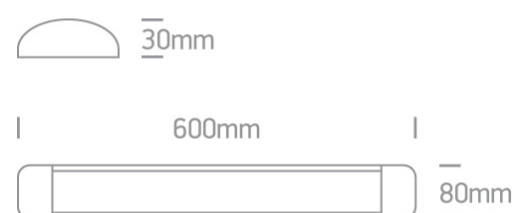

12 Office & Kitchen>The LED Linear Range

38120L/W/C

20W LED fitting ideal for office installation, IP20.

Supplied with non-dimmable LED driver.

Complies with standard EN60598-1 and any other specific standards.

Downloads

Dimensions

Accessories

050090

Physical Specification

Item Group	12 Office & Kitchen
Family	The LED Linear Range
Order Code	38120L/W/C
Colour	White
Material	Aluminium
Diffuser Material	PC

Shape	Rectangular
Length	600mm
Width	80mm
Height	30mm
Surface Ceiling	Yes
Indoor	Yes

Electrical Characteristics

Gear	Built In
Fitting + Driver	
Input Voltage	220-240V
50 Hz	Yes
60 Hz	Yes
Safety Class	
Power(Watts)	20W
IP Rating	IP20
Light Source	LED built in
Dimmable	No
F Mark	

Fitting	
Power(Watts)	19W
IP Rating	IP20
Light Source	LED built in
LED Type	SMD 2835
LED Brand	Sanan

Packing Info

Box Length
Box Width
Box Height
Pcs/Carton
Barcode
HS Code

62cm
13,5cm
3,5cm
12
5291889052197
9405409900

Energy Label

Warranty

2 Years

Weee Directive

Yes
