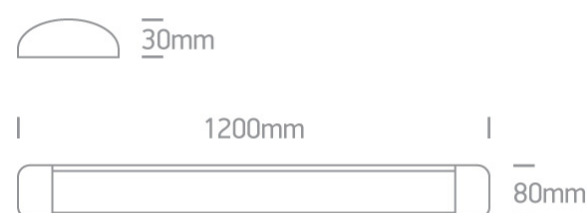

12 Office & Kitchen>The LED Linear Range

38135L/W/C

35W LED fitting ideal for office installation, IP20.

Supplied with non-dimmable LED driver.

Complies with standard EN60598-1 and any other specific standards.

Downloads

Dimensions

Accessories

050090

Physical Specification

Item Group	12 Office & Kitchen
Family	The LED Linear Range
Order Code	38135L/W/C
Colour	White
Material	Aluminium
Diffuser Material	PC

Shape	Rectangular
Length	1200mm
Width	80mm
Height	30mm
Surface Ceiling	Yes
Indoor	Yes

## Electrical Characteristics

Gear	Built In
Fitting + Driver	
Input Voltage	220-240V
50 Hz	Yes
60 Hz	Yes
Safety Class	
Power(Watts)	35W
IP Rating	IP20
Light Source	LED built in
Dimmable	No
F Mark	

Fitting	
Power(Watts)	34W
IP Rating	IP20
Light Source	LED built in
LED Type	SMD 2835
LED Brand	Sanan