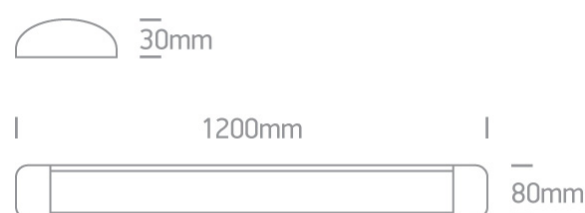

12 Office & Kitchen>The LED Linear Range

38135L/W/W

35W LED fitting ideal for office installation, IP20.

Supplied with non-dimmable LED driver.

Complies with standard EN60598-1 and any other specific standards.

Downloads

Dimensions

Accessories

050090

Physical Specification

Item Group	12 Office & Kitchen
Family	The LED Linear Range
Order Code	38135L/W/W
Colour	White
Material	Aluminium
Diffuser Material	PC

Shape	Rectangular
Length	1200mm
Width	80mm
Height	30mm
Surface Ceiling	Yes
Indoor	Yes

Electrical Characteristics

Gear	Built In
Fitting + Driver	
Input Voltage	220-240V
50 Hz	Yes
60 Hz	Yes
Safety Class	
Power(Watts)	35W
IP Rating	IP20
Light Source	LED built in
Dimmable	No
F Mark	

Fitting	
Power(Watts)	34W
IP Rating	IP20
Light Source	LED built in
LED Type	SMD 2835
LED Brand	Sanan

Packing Info

Box Length
Box Width
Box Height
Pcs/Carton
Barcode
HS Code

123,5cm
13,5cm
3,5cm
12
5291889052203
9405409900

Energy Label

Warranty

2 Years

Weee Directive

Yes
