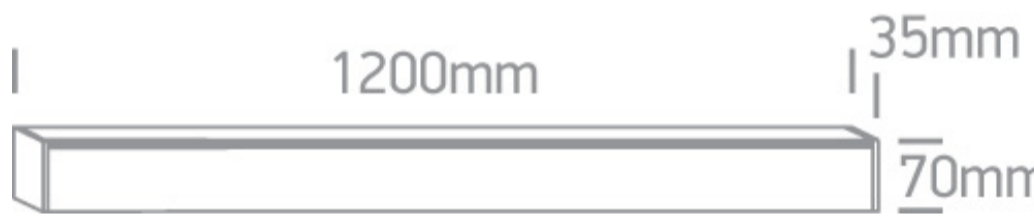

Downloads

Dimensions