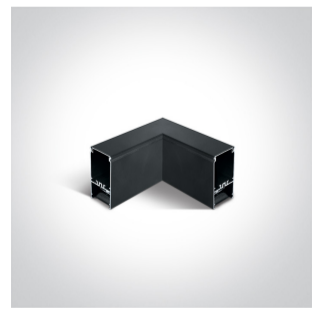

12 Office & Kitchen > LED Linear Profiles Medium size

38150A/B/W

40W UGR19 Linear system with diffuser for surface or suspended installation, ideal for offices.

Complete with 1000mA driver

Complies with standard EN60598-1 and any other specific standards.

Downloads

Dimensions

Gallery

Accessories

050170C/B