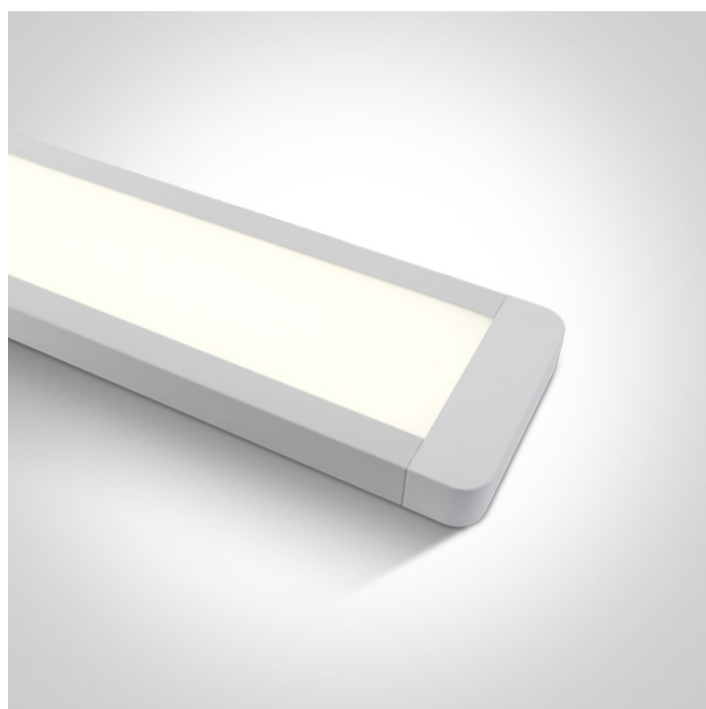

12 Office & Kitchen>The LED Linear Range

38225M/W/C

25W LED fitting ideal for office installation, IP20.

Supplied with non-dimmable LED driver.

Complies with standard EN60598-1 and any other specific standards.

Downloads

Dimensions

Accessories

050090

Physical Specification

Item Group	12 Office & Kitchen
Family	The LED Linear Range
Order Code	38225M/W/C
Colour	White
Material	Aluminium + Plastic
Shape	Rectangular

Length	615mm
Width	130mm
Height	27mm
Surface Ceiling	Yes
Indoor	Yes