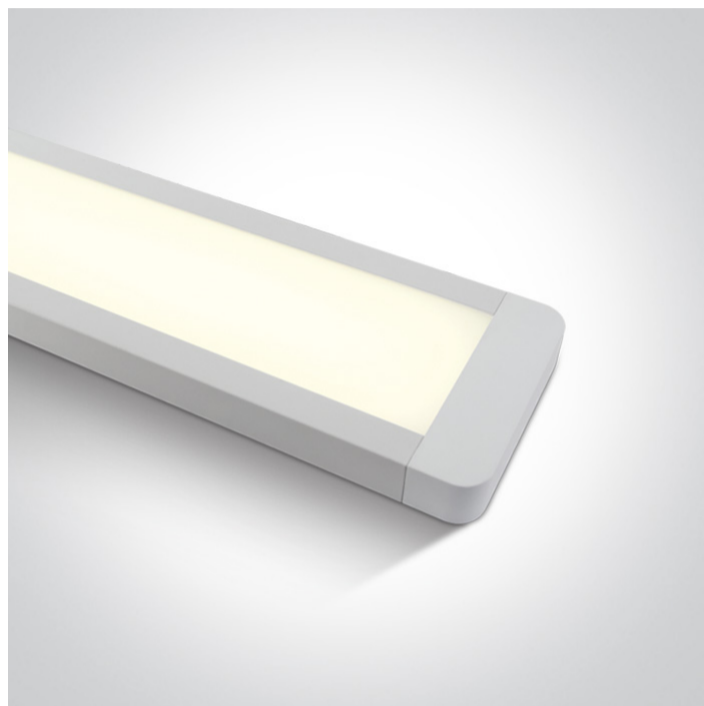

12 Office & Kitchen>The LED Linear Range

38225M/W/W

25W LED fitting ideal for office installation, IP20.

Supplied with non-dimmable LED driver.

Complies with standard EN60598-1 and any other specific standards.

Downloads

Dimensions

Accessories

050090

Physical Specification

Item Group	12 Office & Kitchen
Family	The LED Linear Range
Order Code	38225M/W/W
Colour	White
Material	Aluminium + Plastic
Shape	Rectangular

Length	615mm
Width	130mm
Height	27mm
Surface Ceiling	Yes
Indoor	Yes