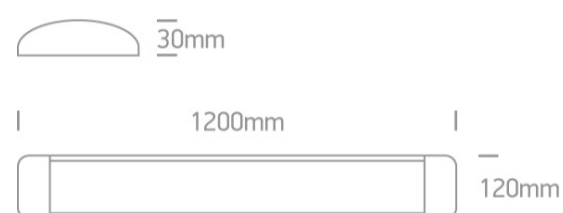

12 Office & Kitchen>The LED Linear Range

38248L/W/C

48W LED fitting ideal for office installation, IP20.

Supplied with non-dimmable LED driver.

Complies with standard EN60598-1 and any other specific standards.

Downloads

Dimensions

Accessories

050090

Physical Specification

Item Group	12 Office & Kitchen
Family	The LED Linear Range
Order Code	38248L/W/C
Colour	White
Material	Aluminium
Diffuser Material	PC

Shape	Rectangular
Length	1200mm
Width	120mm
Height	30mm
Surface Ceiling	Yes
Indoor	Yes

Gear	
Gear Type	Led Driver
Input Voltage	220-240V

50 Hz
60 Hz
IP Rating
Safety Class
Dimmable

Yes
Yes
IP20

No

Illumination Data

Colour Temperature
Lumen Output
Light Efficiency
CRI
Illumination Diagram

4000K
4300lm
89,58lm/W
80

Packing Info

Box Length
Box Width
Box Height
Box Weight
Pcs/Carton
Barcode
HS Code

124cm
13,5cm
3,5cm
1,56Kg
12
5291889052234
9405409900

Energy Label

Warranty

2 Years

Weee Directive

Yes
