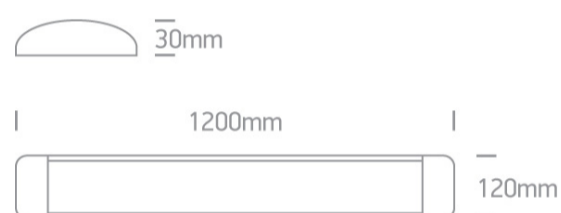

12 Office & Kitchen>The LED Linear Range

38248L/W/W

48W LED fitting ideal for office installation, IP20.

Supplied with non-dimmable LED driver.

Complies with standard EN60598-1 and any other specific standards.

Downloads

Dimensions

Accessories

050090

Physical Specification

Item Group	12 Office & Kitchen
Family	The LED Linear Range
Order Code	38248L/W/W
Colour	White
Material	Aluminium
Diffuser Material	PC

Shape	Rectangular
Length	1200mm
Width	120mm
Height	30mm
Surface Ceiling	Yes
Indoor	Yes