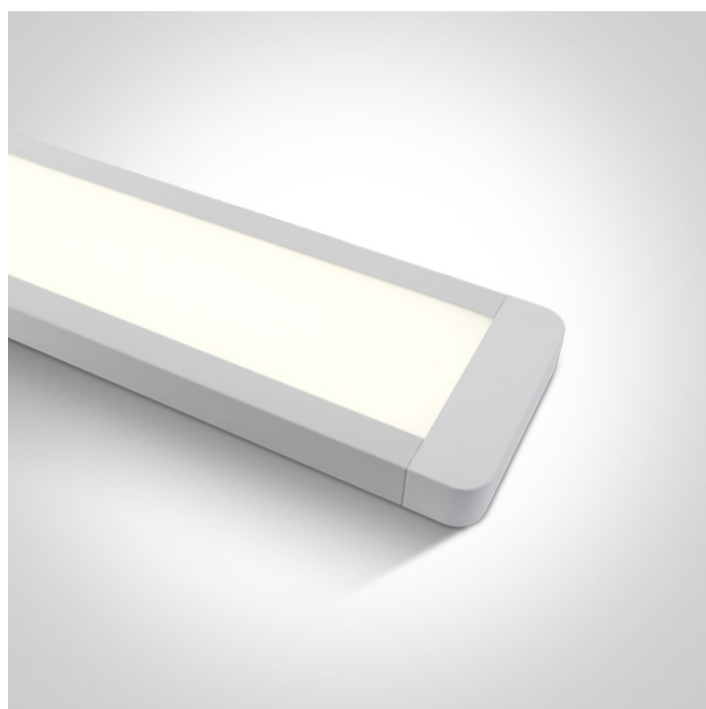

12 Office & Kitchen>The LED Linear Range

38248M/W/C

48W LED fitting ideal for office installation, IP20.

Supplied with non-dimmable LED driver.

Complies with standard EN60598-1 and any other specific standards.

Downloads

Dimensions

Accessories

050090

Physical Specification

Item Group	12 Office & Kitchen
Family	The LED Linear Range
Order Code	38248M/W/C
Colour	White
Material	Aluminium + Plastic
Shape	Rectangular

Length	1215mm
Width	130mm
Height	27mm
Surface Ceiling	Yes
Indoor	Yes