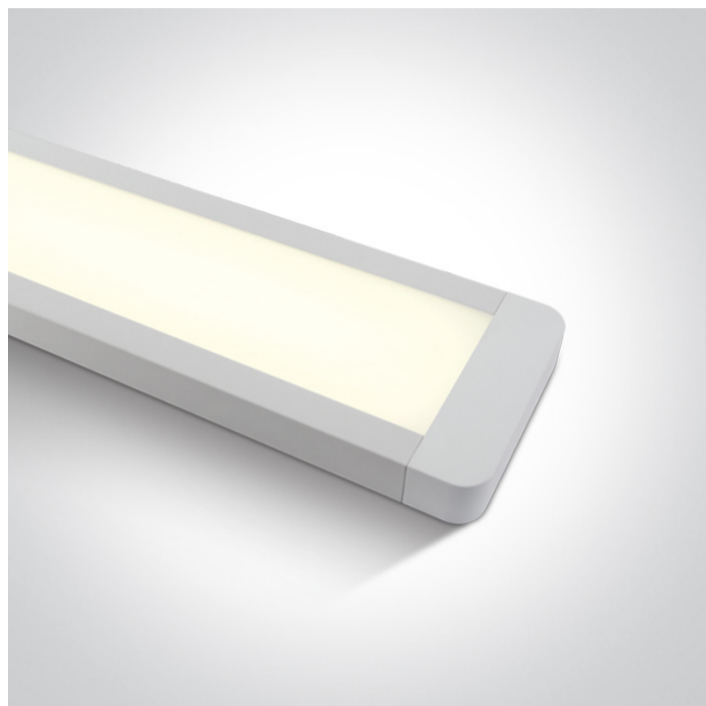

12 Office & Kitchen>The LED Linear Range

38248M/W/W

48W LED fitting ideal for office installation, IP20.

Supplied with non-dimmable LED driver.

Complies with standard EN60598-1 and any other specific standards.

Downloads

Dimensions

Accessories

050090

Physical Specification

Item Group	12 Office & Kitchen
Family	The LED Linear Range
Order Code	38248M/W/W
Colour	White
Material	Aluminium + Plastic
Shape	Rectangular

Length	1215mm
Width	130mm
Height	27mm
Surface Ceiling	Yes
Indoor	Yes