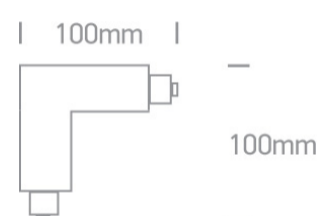

16A Grey Corner Right for track 40003A.

Downloads

Dimensions

Related items

40003A/G

Physical Specification

| | |
|------------|--------------------------|
| Item Group | 10 Tracks & Magnetic |
| Family | Square Track Accessories |
| Order Code | 41012A/G/R |
| Colour | Grey |
| Material | Plastic |
| Shape | Rectangular |
| Length | 100mm |

| | |
|---------------|-------|
| Height | 100mm |
| Track mounted | Yes |
| Indoor | Yes |
| Adjustable | No |

Packing Info

| | |
|------------|---------------|
| Box Weight | 0,12Kg |
| Pcs/Carton | 25 |
| Barcode | 5291889023548 |
| HS Code | 9405920090 |