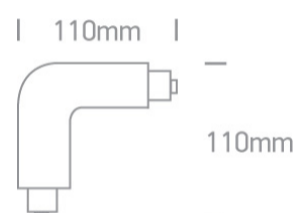

16A White Corner Right for track 40003.

Downloads

Dimensions

Related items

40003/W

40003/W

Physical Specification

| | |
|------------|---------------------------|
| Item Group | 10 Tracks & Magnetic |
| Family | Rounded Track Accessories |
| Order Code | 41012/W/R |
| Colour | White |
| Material | Plastic |
| Shape | Rectangular |
| Length | 110mm |

| | |
|---------------|-------|
| Height | 110mm |
| Track mounted | Yes |
| Indoor | Yes |
| Adjustable | No |

Packing Info

| | |
|------------|---------------|
| Box Weight | 0,12Kg |
| Pcs/Carton | 20 |
| Barcode | 5291889004202 |
| HS Code | 9405920090 |