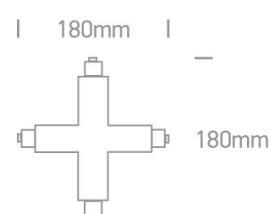

16A White X for track 40003.

Downloads

Dimensions

Related items

40003/W

40003/W

Physical Specification

Item Group	10 Tracks & Magnetic
Family	Rounded Track Accessories
Order Code	41018/W
Colour	White
Material	Plastic
Shape	Rectangular
Length	180mm

Height	180mm
Track mounted	Yes
Indoor	Yes
Adjustable	No

Packing Info

Pcs/Carton	10
Barcode	5291889004240
HS Code	9405920090

Certification & Warranty

Warranty	2 Years
Weee Directive	Yes