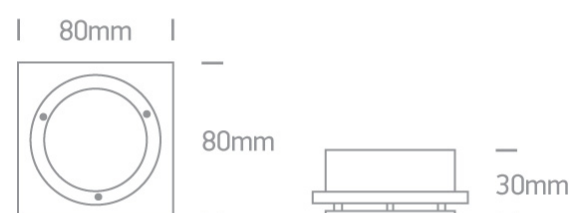

01 Recessed Spots Fixed>The Decorative Spots Natural aluminium

50105AR/AL

Recessed MR16 spot with GU5.3 lampholder.

Complies with standard EN60598-1 and any other specific standards.

Downloads

Dimensions

Physical Specification

Item Group	01 Recessed Spots Fixed
Family	The Decorative Spots Natural aluminium
Order Code	50105AR/AL
Colour	Aluminium
Material	Natural Aluminium
Shape	Rectangular
Length	80mm
Height	80mm
Cutout Hole Diameter	70mm
Recessed Ceiling	Yes
Depth Required	75mm
Indoor	Yes

## Packing Info

Box Length

11,5cm

Box Width

9,5cm

Box Height

5cm

Box Weight