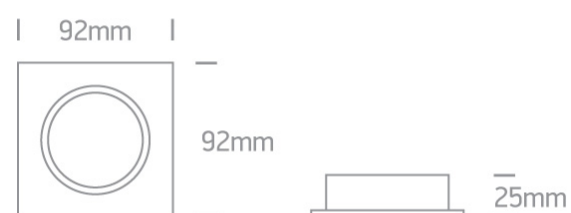

01 Recessed Spots Fixed>The Dark Light Dual Ring Range Aluminium

50105D7/W

Dual Ring Dark Light Recessed MR16 spot with GU10 lampholder.

Complies with standard EN60598-1 and any other specific standards.

Downloads

Dimensions

Gallery

Physical Specification

Item Group	01 Recessed Spots Fixed
Family	The Dark Light Dual Ring Range Aluminium
Order Code	50105D7/W
Colour	White
Material	Aluminium
Shape	Rectangular
Length	92mm

Width	92mm
Height	25mm
Cutout Hole Diameter	80mm
Recessed Ceiling	Yes
Depth Required	120mm
Indoor	Yes
Adjustable	No

Electrical Characteristics

Gear	No
------	----

Fitting + Driver

Input Voltage	100-240V
50 Hz	Yes
60 Hz	Yes
Safety Class	
Power(Watts)	10W
IP Rating	IP20
Light Source	Replaceable lamp
Lamp Holder	GU10
Number of Lamps	1
Dimmable	N/A
Cable Length	15cm
F Mark	

Illumination Data

Illumination Diagram	
Dark Light	Yes

Packing Info

Box Length	12,5cm
Box Width	10cm
Box Height	5cm
Box Weight	0,206kg
Pcs/Carton	50
Barcode	5291889048435
HS Code	9405409900

Certification & Warranty