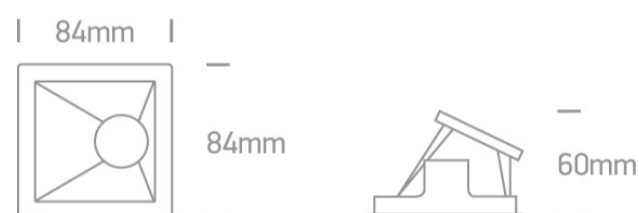

01 Recessed Spots Fixed>The Assymetric Chill Out Range Square

50105MA/W/W

White Body White Reflector Assymetrical Dark Light Recessed MR16 spot with GU10 lampholder.

Complies with standard EN60598-1 and any other specific standards.

Downloads

Dimensions

Gallery

Physical Specification

Item Group	01 Recessed Spots Fixed
Family	The Assymetric Chill Out Range Square
Order Code	50105MA/W/W
Colour	White
Material	Aluminium
Shape	Rectangular
Length	84mm

Width	84mm
Height	45mm
Cutout Hole Width	76mm
Cutout Hole Length	76mm
Recessed Ceiling	Yes
Depth Required	150mm
Indoor	Yes
Adjustable	No

Electrical Characteristics

Gear	No
Fitting + Driver	
Input Voltage	100-240V
50 Hz	Yes
60 Hz	Yes
Safety Class	
Power(Watts)	10W
IP Rating	IP20
Light Source	Replaceable lamp
Lamp Holder	GU10
Number of Lamps	1
Dimmable	N/A
Cable Length	15cm
F Mark	

Illumination Data

Illumination Diagram	
Dark Light	Yes

Packing Info

Box Length	10cm
Box Width	10cm
Box Height	10cm
Box Weight	0,183kg
Pcs/Carton	50
Barcode	5291889054719
HS Code	9405409900

Energy Label

Certification & Warranty