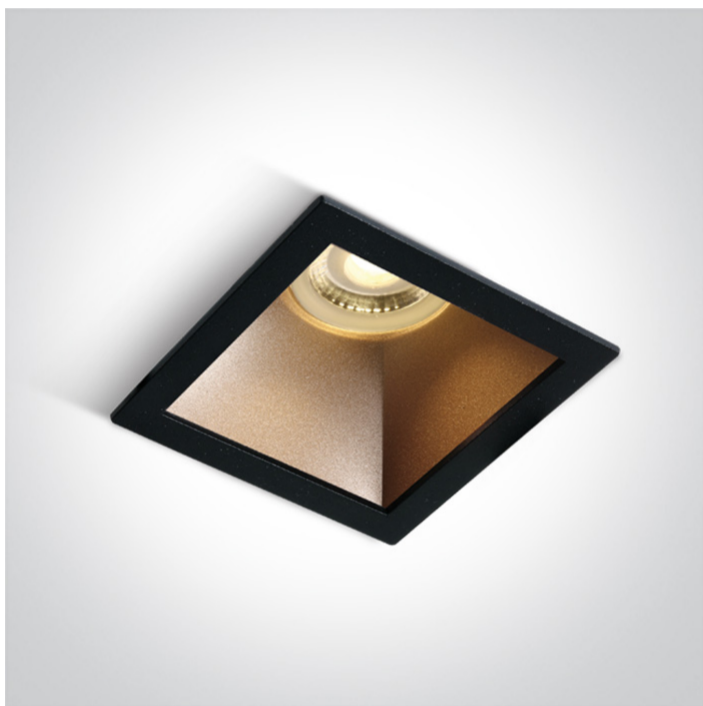

01 Recessed Spots Fixed>The Chill Out Range Square

50105M/B/BS

Black Body Brass Reflector Dark Light Recessed MR16 spot with GU10 lampholder.

Complies with standard EN60598-1 and any other specific standards.

Downloads

Dimensions

Physical Specification

Item Group	01 Recessed Spots Fixed
Family	The Chill Out Range Square
Order Code	50105M/B/BS
Colour	Black-Brass
Material	Aluminium
Shape	Rectangular
Length	84mm
Width	84mm
Height	45mm
Cutout Hole Width	76mm
Cutout Hole Length	76mm
Recessed Ceiling	Yes