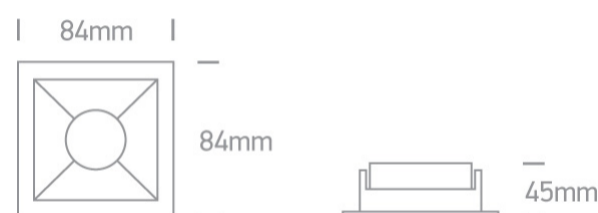

01 Recessed Spots Fixed>The Chill Out Range Square

50105M/B/BS

Black Body Brass Reflector Dark Light Recessed MR16 spot with GU10 lampholder.

Complies with standard EN60598-1 and any other specific standards.

Downloads

Dimensions

Physical Specification

Item Group	01 Recessed Spots Fixed
Family	The Chill Out Range Square
Order Code	50105M/B/BS
Colour	Black-Brass
Material	Aluminium
Shape	Rectangular
Length	84mm
Width	84mm
Height	45mm
Cutout Hole Width	76mm
Cutout Hole Length	76mm
Recessed Ceiling	Yes

Depth Required	130mm
Indoor	Yes
Adjustable	No

Electrical Characteristics

Gear	No
------	----

Fitting + Driver

Input Voltage	100-240V
50 Hz	Yes
60 Hz	Yes
Safety Class	
Power(Watts)	10W
IP Rating	IP20
Light Source	Replaceable lamp
Lamp Holder	GU10
Number of Lamps	1
Dimmable	N/A
Cable Length	15cm
F Mark	

Illumination Data

Illumination Diagram	
Dark Light	Yes

Packing Info

Box Length	10cm
Box Width	10cm
Box Height	10cm
Box Weight	0,183kg

Pcs/Carton

50

Barcode

5291889053187