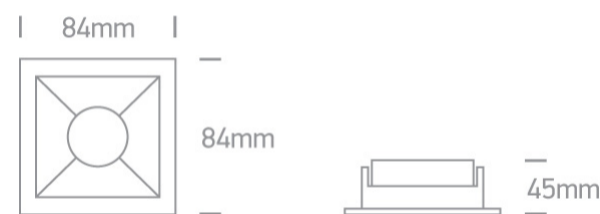

01 Recessed Spots Fixed>The Chill Out Range Square

50105M/B/CU

Black Body Copper Reflector Dark Light Recessed MR16 spot with GU10 lampholder.

Complies with standard EN60598-1 and any other specific standards.

Downloads

Dimensions

Physical Specification

Item Group	01 Recessed Spots Fixed
Family	The Chill Out Range Square
Order Code	50105M/B/CU
Colour	Black-Copper
Material	Aluminium
Shape	Rectangular
Length	84mm
Width	84mm
Height	45mm
Cutout Hole Width	76mm
Cutout Hole Length	76mm
Recessed Ceiling	Yes

Depth Required	130mm
Indoor	Yes
Adjustable	No

Electrical Characteristics

Gear	No
Fitting + Driver	
Input Voltage	100-240V
50 Hz	Yes
60 Hz	Yes
Safety Class	
Power(Watts)	10W
IP Rating	IP20
Light Source	Replaceable lamp
Lamp Holder	GU10
Number of Lamps	1
Dimmable	N/A
Cable Length	15cm
F Mark	

Illumination Data

Illumination Diagram	
Dark Light	Yes

Packing Info

Box Length	10cm
Box Width	10cm
Box Height	10cm
Box Weight	0,183kg

Pcs/Carton

50

Barcode

5291889053170