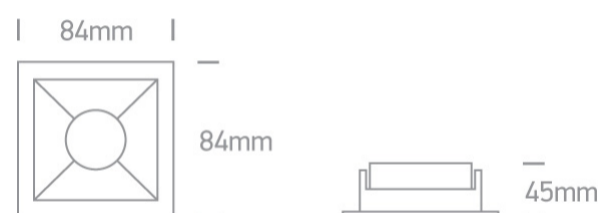

01 Recessed Spots Fixed>The Chill Out Range Square

50105M/B/W

Black Body White Reflector Dark Light Recessed MR16 spot with GU10 lampholder.

Complies with standard EN60598-1 and any other specific standards.

Downloads

Dimensions

Physical Specification

Item Group	01 Recessed Spots Fixed
Family	The Chill Out Range Square
Order Code	50105M/B/W
Colour	Black-White
Material	Aluminium
Shape	Rectangular
Length	84mm
Width	84mm
Height	45mm
Cutout Hole Width	76mm
Cutout Hole Length	76mm
Recessed Ceiling	Yes

Depth Required	130mm
Indoor	Yes
Adjustable	No

Electrical Characteristics

Gear	No
------	----

Fitting + Driver

Input Voltage	100-240V
50 Hz	Yes
60 Hz	Yes
Safety Class	
Power(Watts)	10W
IP Rating	IP20
Light Source	Replaceable lamp
Lamp Holder	GU10
Number of Lamps	1
Dimmable	N/A
Cable Length	15cm
F Mark	

Illumination Data

Illumination Diagram	
Dark Light	Yes

Packing Info

Box Length	10cm
Box Width	10cm
Box Height	10cm
Box Weight	0,183kg

Pcs/Carton

50

Barcode

5291889053194