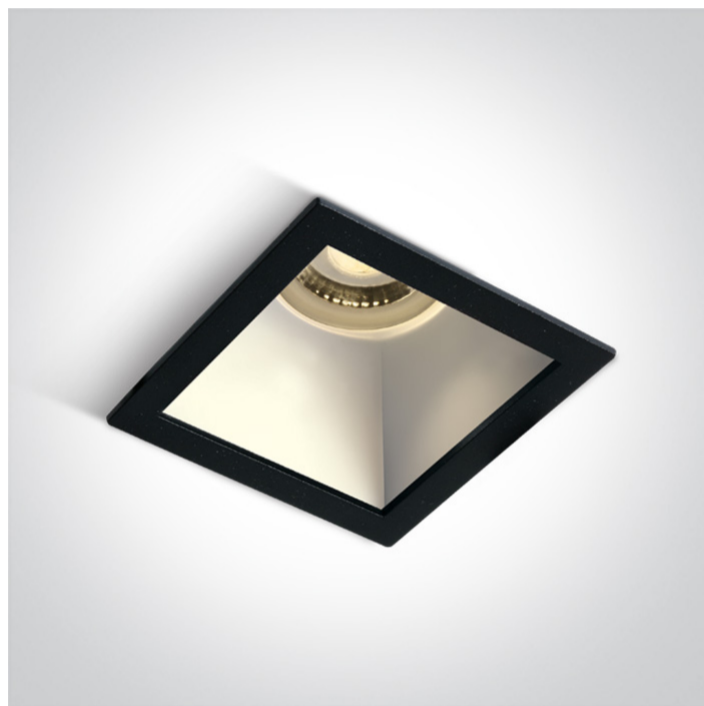

01 Recessed Spots Fixed>The Chill Out Range Square

50105M/B/W

Black Body White Reflector Dark Light Recessed MR16 spot with GU10 lampholder.

Complies with standard EN60598-1 and any other specific standards.

Downloads

Dimensions

Physical Specification

Item Group	01 Recessed Spots Fixed
Family	The Chill Out Range Square
Order Code	50105M/B/W
Colour	Black-White
Material	Aluminium
Shape	Rectangular
Length	84mm
Width	84mm
Height	45mm
Cutout Hole Width	76mm
Cutout Hole Length	76mm
Recessed Ceiling	Yes