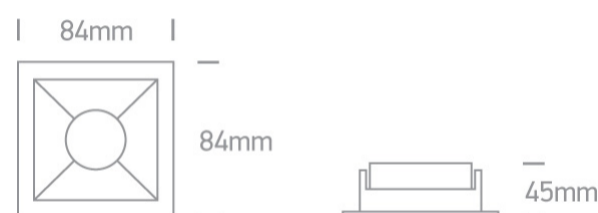

01 Recessed Spots Fixed>The Chill Out Range Square

50105M/W/BS

White Body Brass Reflector Dark Light Recessed MR16 spot with GU10 lampholder.

Complies with standard EN60598-1 and any other specific standards.

Downloads

Dimensions

Physical Specification

Item Group	01 Recessed Spots Fixed
Family	The Chill Out Range Square
Order Code	50105M/W/BS
Colour	White-Brass
Material	Aluminium
Shape	Rectangular
Length	84mm
Width	84mm
Height	45mm
Cutout Hole Width	76mm
Cutout Hole Length	76mm
Recessed Ceiling	Yes

Depth Required	130mm
Indoor	Yes
Adjustable	No

Electrical Characteristics

Gear	No
Fitting + Driver	
Input Voltage	100-240V
50 Hz	Yes
60 Hz	Yes
Safety Class	
Power(Watts)	10W
IP Rating	IP20
Light Source	Replaceable lamp
Lamp Holder	GU10
Number of Lamps	1
Dimmable	N/A
Cable Length	15cm
F Mark	

Illumination Data

Illumination Diagram	
Dark Light	Yes

Packing Info

Box Length	10cm
Box Width	10cm
Box Height	10cm
Box Weight	0,183kg

Pcs/Carton

50

Barcode

5291889053200