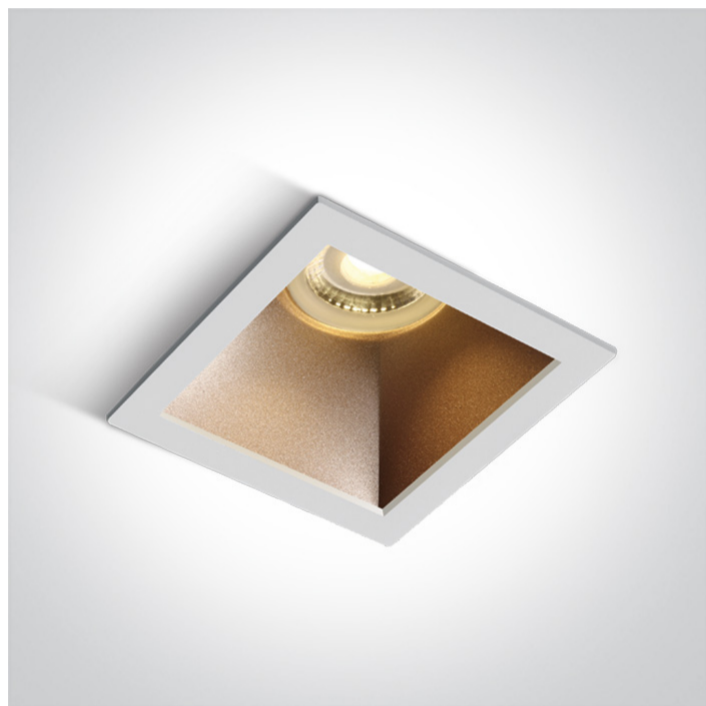

01 Recessed Spots Fixed>The Chill Out Range Square

50105M/W/BS

White Body Brass Reflector Dark Light Recessed MR16 spot with GU10 lampholder.

Complies with standard EN60598-1 and any other specific standards.

Downloads

Dimensions

Physical Specification

Item Group	01 Recessed Spots Fixed
Family	The Chill Out Range Square
Order Code	50105M/W/BS
Colour	White-Brass
Material	Aluminium
Shape	Rectangular
Length	84mm
Width	84mm
Height	45mm
Cutout Hole Width	76mm
Cutout Hole Length	76mm
Recessed Ceiling	Yes