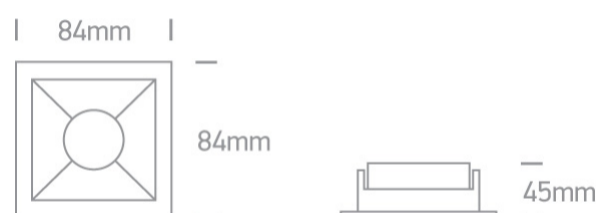

01 Recessed Spots Fixed>The Chill Out Range Square

50105M/W/CU

White Body Copper Reflector Dark Light Recessed MR16 spot with GU10 lampholder.

Complies with standard EN60598-1 and any other specific standards.

Downloads

Dimensions

Physical Specification

Item Group	01 Recessed Spots Fixed
Family	The Chill Out Range Square
Order Code	50105M/W/CU
Colour	White-Copper
Material	Aluminium
Shape	Rectangular
Length	84mm
Width	84mm
Height	45mm
Cutout Hole Width	76mm
Cutout Hole Length	76mm
Recessed Ceiling	Yes