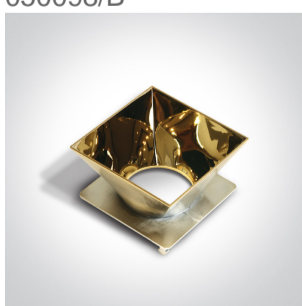

01 Recessed Spots Fixed>The Trimless Chill Out Range Square

50105RM

Trimless Recessed dark light MR16 spot with interchangeable reflector and GU10 lampholder.

Reflector must be order seperately.

Complies with standard EN60598-1 and any other specific standards.

Downloads

Dimensions

Gallery

Must be ordered separately

050098/B

050098/BS

050098/C

050098/CU

050098/G

050098/GL

050098/W

## Physical Specification

Item Group	01 Recessed Spots Fixed
Family	The Trimless Chill Out Range Square
Order Code	50105RM
Colour	White
Material	Die Cast
Shape	Rectangular
Length	75mm
Width	75mm
Height	55mm
Cutout Hole Width	85mm
Cutout Hole Length	75mm
Recessed trimless ceiling	Yes
Depth Required	130mm
Indoor	Yes
Adjustable	No