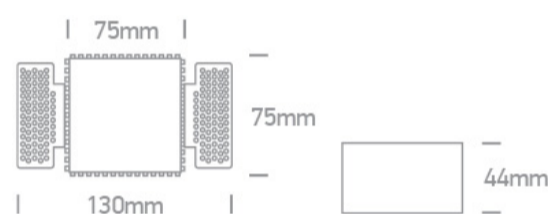

01 Recessed Spots Fixed>The Trimless Chill Out Range Square

50105RM

Trimless Recessed dark light MR16 spot with interchangeable reflector and GU10 lampholder.

Reflector must be order seperately.

Complies with standard EN60598-1 and any other specific standards.

Downloads

Dimensions

Gallery

Must be ordered separately

050098/B

050098/BS

050098/C

050098/CU

## Physical Specification

Item Group	01 Recessed Spots Fixed
Family	The Trimless Chill Out Range Square
Order Code	50105RM
Colour	White
Material	Die Cast
Shape	Rectangular
Length	75mm
Width	75mm
Height	55mm
Cutout Hole Width	85mm
Cutout Hole Length	75mm
Recessed trimless ceiling	Yes
Depth Required	130mm
Indoor	Yes
Adjustable	No

### Packing Info

Box Length

10cm

Box Width

7cm

Box Height

15cm

Box Weight