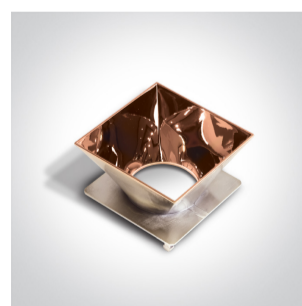

01 Recessed Spots Fixed>The Trimless Chill Out Range Square

50105RM

Trimless Recessed dark light MR16 spot with interchangeable reflector and GU10 lampholder.

Reflector must be order seperately.

Complies with standard EN60598-1 and any other specific standards.

Downloads

Dimensions

Gallery

Must be ordered separately

050098/B

050098/BS

050098/C

050098/CU

## Physical Specification

Item Group	01 Recessed Spots Fixed
Family	The Trimless Chill Out Range Square
Order Code	50105RM
Colour	White
Material	Die Cast
Shape	Rectangular
Length	75mm
Width	75mm
Height	55mm
Cutout Hole Width	85mm
Cutout Hole Length	75mm
Recessed trimless ceiling	Yes
Depth Required	130mm
Indoor	Yes
Adjustable	No