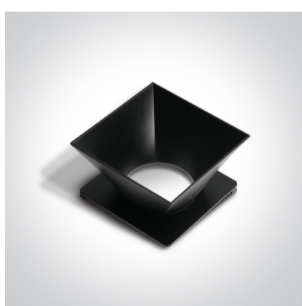

01 Recessed Spots Fixed>The Trimless Chill Out Range Square

50105RM

Trimless Recessed dark light MR16 spot with interchangeable reflector and GU10 lampholder.

Reflector must be order seperately.

Complies with standard EN60598-1 and any other specific standards.

Downloads

Dimensions

Gallery

Must be ordered separately

050098/B

050098/BS

050098/C

050098/CU

## Physical Specification

Item Group	01 Recessed Spots Fixed
Family	The Trimless Chill Out Range Square
Order Code	50105RM
Colour	White
Material	Die Cast
Shape	Rectangular
Length	75mm
Width	75mm
Height	55mm
Cutout Hole Width	85mm
Cutout Hole Length	75mm
Recessed trimless ceiling	Yes
Depth Required	130mm
Indoor	Yes
Adjustable	No