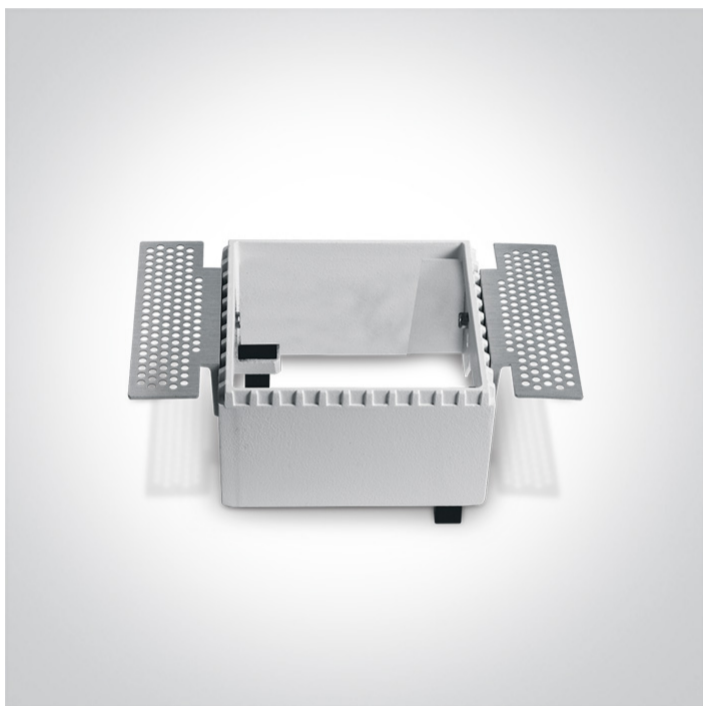

01 Recessed Spots Fixed>The Trimless Chill Out Range Square

50105RM

Trimless Recessed dark light MR16 spot with interchangeable reflector and GU10 lampholder.

Reflector must be order seperately.

Complies with standard EN60598-1 and any other specific standards.

Downloads

Dimensions

Gallery

Must be ordered separately

050098/B

050098/BS

050098/C

050098/CU

## Physical Specification

Item Group	01 Recessed Spots Fixed
Family	The Trimless Chill Out Range Square
Order Code	50105RM
Colour	White
Material	Die Cast
Shape	Rectangular
Length	75mm
Width	75mm
Height	55mm
Cutout Hole Width	85mm
Cutout Hole Length	75mm
Recessed trimless ceiling	Yes
Depth Required	130mm
Indoor	Yes
Adjustable	No