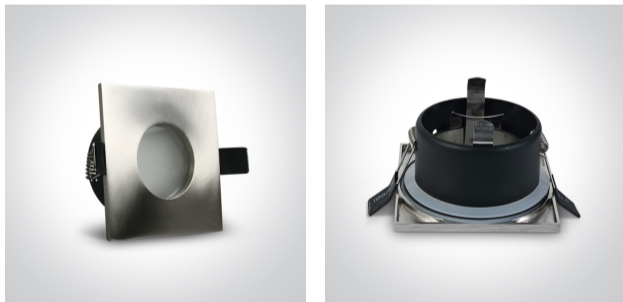

01 Recessed Spots Fixed>The Bathroom Range IP44 Die Cast

50105R/MC

IP44 Bathroom Recessed MR16 spot with GU5,3 lampholder.

Complies with standard EN60598-1 and any other specific standards.

Downloads

Dimensions

Gallery

Physical Specification

Item Group	01 Recessed Spots Fixed
Family	The Bathroom Range IP44 Die Cast
Order Code	50105R/MC
Colour	Brushed Chrome
Material	Die Cast
Shape	Rectangular
Length	85mm

Width	85mm
Height	50mm
Cutout Hole Diameter	70mm
Recessed Ceiling	Yes
Depth Required	100mm
Indoor	Yes
Adjustable	No

### Fitting

Input Type	Constant Voltage
Input Voltage	12V AC/DC
Safety Class	
Power(Watts)	50W
IP Rating	IP44
Light Source	Replaceable lamp
Lamp Holder	GU5.3
Number of Lamps	1
Cable Length	40cm