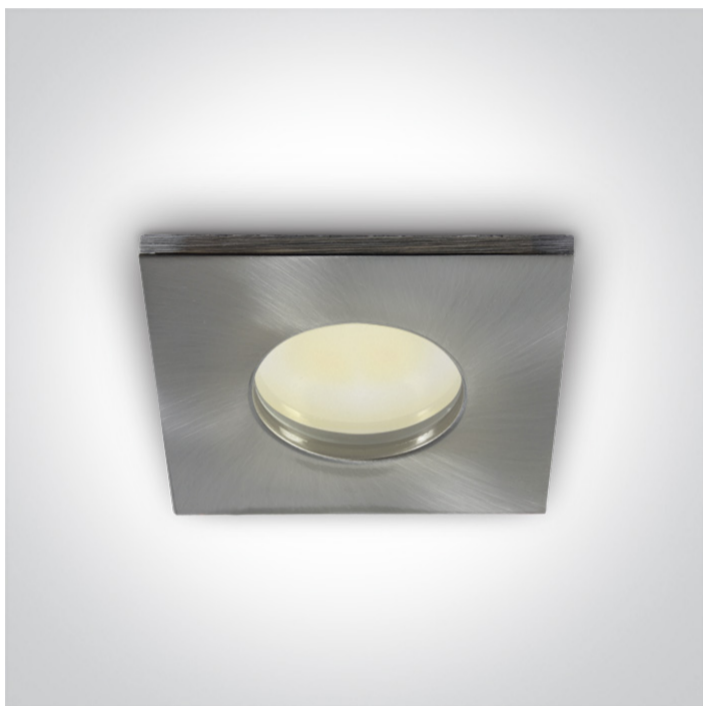

01 Recessed Spots Fixed>The Bathroom Range IP44 Die Cast

50105R/MC

IP44 Bathroom Recessed MR16 spot with GU5,3 lampholder.

Complies with standard EN60598-1 and any other specific standards.

Downloads

Dimensions

Gallery

Physical Specification

Item Group	01 Recessed Spots Fixed
Family	The Bathroom Range IP44 Die Cast
Order Code	50105R/MC
Colour	Brushed Chrome
Material	Die Cast
Shape	Rectangular
Length	85mm

Width	85mm
Height	50mm
Cutout Hole Diameter	70mm
Recessed Ceiling	Yes
Depth Required	100mm
Indoor	Yes
Adjustable	No