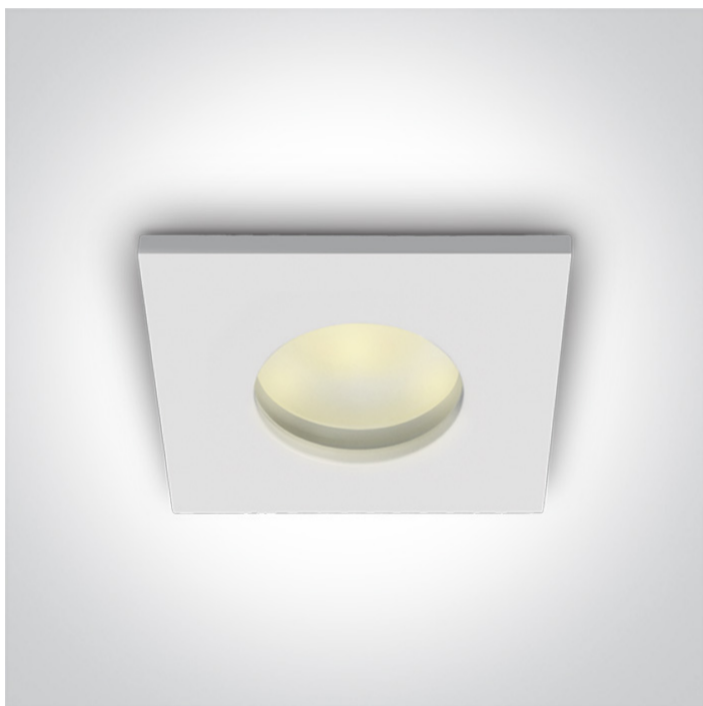

01 Recessed Spots Fixed>The Bathroom Range IP44 Die Cast

50105R/W

IP44 Bathroom Recessed MR16 spot with GU5,3 lampholder.

Complies with standard EN60598-1 and any other specific standards.

Downloads

Dimensions

Gallery

Physical Specification

Item Group	01 Recessed Spots Fixed
Family	The Bathroom Range IP44 Die Cast
Order Code	50105R/W
Colour	White
Material	Die Cast
Shape	Rectangular
Length	85mm

Width	85mm
Height	50mm
Cutout Hole Diameter	70mm
Recessed Ceiling	Yes
Depth Required	100mm
Indoor	Yes
Adjustable	No

Electrical Characteristics

Fitting

Input Type	Constant Voltage
Input Voltage	12V AC/DC
Safety Class	
Power(Watts)	50W
IP Rating	IP44
Light Source	Replaceable lamp
Lamp Holder	GU5.3
Number of Lamps	1
Cable Length	40cm