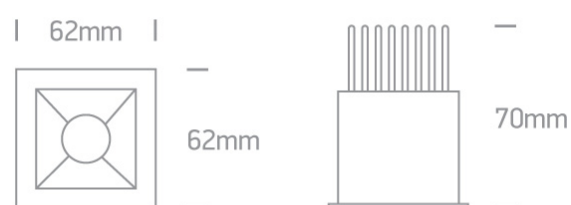

02 Recessed Spots Fixed LED>Medium Shop Square Boxes Aluminium + steel

50107B/W/W

Recessed spot with COB LED. Ideal for shops and hotels.

Requires 350mA constant current driver.

Complies with standard EN60598-1 and any other specific standards.

Downloads

Dimensions

Gallery

Must be ordered separately

89008

Physical Specification

Item Group	02 Recessed Spots Fixed LED
Family	Medium Shop Square Boxes Aluminium + steel
Order Code	50107B/W/W
Colour	White
Material	Aluminium + Steel
Shape	Rectangular
Length	62mm
Width	62mm
Height	70mm
Cutout Hole Width	57mm
Cutout Hole Length	57mm
Recessed Ceiling	Yes
Depth Required	90mm
Indoor	Yes
Adjustable	No

Electrical Characteristics

Fitting

Input Type	Constant Current
Input Current	350mA
Safety Class	
Power(Watts)	6,5W
IP Rating	IP20
Light Source	LED built in
LED Type	COB
LED Brand	Citizen
Cable Length	40cm
F Mark	

Illumination Data

Colour Temperature	3000K
Lumen Output	550lm
Light Efficiency	84,61
CRI	90
Beam Angle	36°
Illumination Diagram	

Packing Info

Pcs/Carton	60
Barcode	5291889055259
HS Code	9405409900

Energy Label