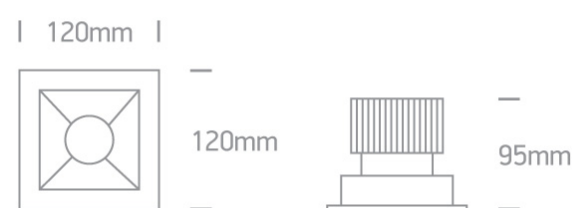

20W downlight LED, shop square boxes range IP20, ideal for commercial applications such as offices, galleries and showrooms.

Supplied with 500mA non-dimmable LED driver.

Complies with standard EN60598-1 and any other specific standards.

Downloads

Dimensions

Physical Specification

Item Group	06 Downlights Fixed LED
Family	Shop Square Boxes
Order Code	50120B/B/W
Colour	Black
Material	Aluminium
Shape	Rectangular
Length	120mm
Width	120mm
Height	95mm
Cutout Hole Width	105mm
Cutout Hole Length	105mm
Recessed Ceiling	Yes

Colour Temperature	3000K
Lumen Output	1700lm
Light Efficiency	85lm/W
CRI	80
Beam Angle	30°
Illumination Diagram	

Packing Info

Box Length	14cm
Box Width	14cm
Box Height	11cm
Pcs/Carton	20
Barcode	5291889061380
HS Code	9405409900