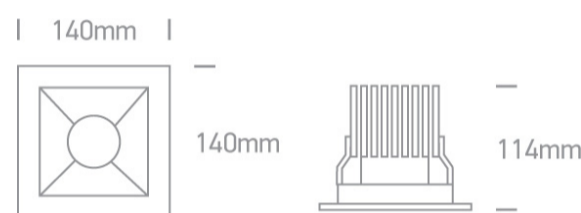

30W downlight LED, shop square boxes range IP20, ideal for commercial applications such as offices, galleries and showrooms.

Supplied with 750mA non-dimmable LED driver.

Complies with standard EN60598-1 and any other specific standards.

Downloads

Dimensions

Physical Specification

Item Group	06 Downlights Fixed LED
Family	Shop Square Boxes
Order Code	50130B/W/W
Colour	White
Material	Aluminium
Shape	Rectangular
Length	140mm
Width	140mm
Height	114mm
Cutout Hole Width	130mm
Cutout Hole Length	130mm
Recessed Ceiling	Yes