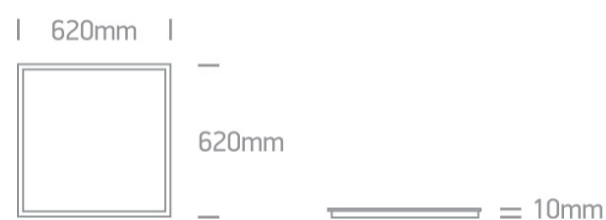

Dimensions

Accessories