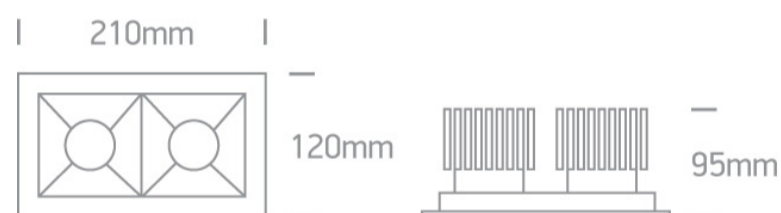

06 Downlights Fixed LED>Shop Square Boxes

50220B/W/W

2x20W downlight LED, shop square boxes range IP20, ideal for commercial applications such as offices, galleries and showrooms.

Supplied with 500mA non-dimmable LED drivers.

Complies with standard EN60598-1 and any other specific standards.

Downloads

Dimensions

Physical Specification

Item Group	06 Downlights Fixed LED
Family	Shop Square Boxes
Order Code	50220B/W/W
Colour	White
Material	Aluminium
Shape	Rectangular
Length	210mm
Width	120mm
Height	95mm
Cutout Hole Width	190mm
Cutout Hole Length	110mm
Recessed Ceiling	Yes

#### Illumination Data

Colour Temperature	3000K
Lumen Output	2x1700lm
Light Efficiency	85lm/W
CRI	80
Beam Angle	30°
Illumination Diagram	