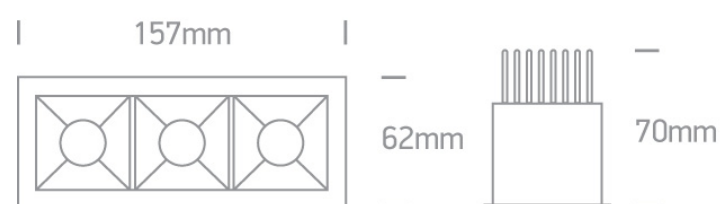

02 Recessed Spots Fixed LED>Medium Shop Square Boxes Aluminium + steel

50307B/W/W

3x6,5W Recessed spot with COB LED. Ideal for shops and hotels.

Requires 350mA constant current driver.

Complies with standard EN60598-1 and any other specific standards.

Downloads

Dimensions

Gallery

Must be ordered separately

89020

## Physical Specification

Item Group	02 Recessed Spots Fixed LED
Family	Medium Shop Square Boxes Aluminium + steel
Order Code	50307B/W/W
Colour	White
Material	Aluminium + Steel
Shape	Rectangular
Length	157mm
Width	62mm
Height	70mm
Cutout Hole Width	150mm
Cutout Hole Length	57mm
Recessed Ceiling	Yes
Depth Required	90mm
Indoor	Yes
Adjustable	No

## Fitting

Input Type	Constant Current
Input Current	350mA
Safety Class	
Power(Watts)	3x6,5W
IP Rating	IP20
Light Source	LED built in
LED Type	COB
LED Brand	Citizen
LED Number	3
Cable Length	40cm