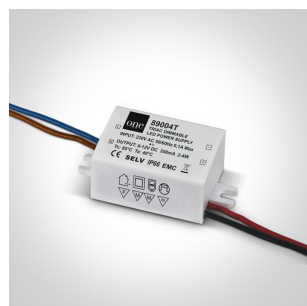

04 Recessed Spots Adjustable LED>The 3x1W Square Spots Aluminium

51103L/W/15

3W LED adjustable recessed spot, IP20.

Requires 350mA driver.

Complies with standard EN60598-1 and any other specific standards.

Downloads

Dimensions

Gallery

Must be ordered separately

89004T