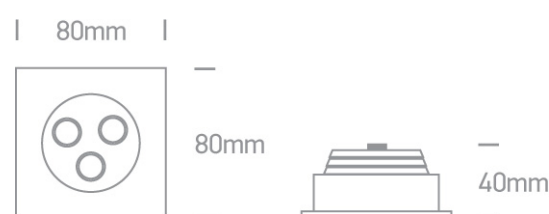

04 Recessed Spots Adjustable LED>The 3x1W Square Spots Aluminium

51103L/W/15

3W LED adjustable recessed spot, IP20.

Requires 350mA driver.

Complies with standard EN60598-1 and any other specific standards.

Downloads

Dimensions

Gallery

Must be ordered separately

89004

89004T

## Physical Specification

Item Group	04 Recessed Spots Adjustable LED
Family	The 3x1W Square Spots Aluminium
Order Code	51103L/W/15
Colour	Aluminium
Material	Natural Aluminium
Shape	Rectangular
Length	80mm
Width	80mm
Height	40mm
Cutout Hole Diameter	70mm
Recessed Ceiling	Yes
Depth Required	50mm
Indoor	Yes
Adjustable	1 Direction

## Illumination Data

Colour Temperature	3000K
Lumen Output	135lm
Light Efficiency	45lm/W
Beam Angle	35°
Illumination Diagram	