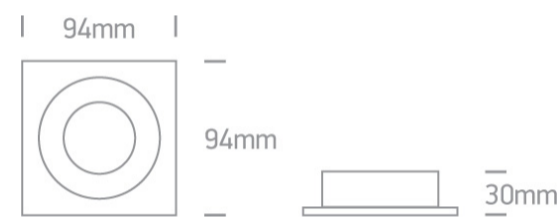

03 Recessed Spots Adjustable>The Dual Ring GU10 Range Aluminium

51105ABG/AL

Recessed adjustable MR16 spot with GU10 lamp holder.

Complies with standard EN60598-1 and any other specific standards.

Downloads

Dimensions

Physical Specification

Item Group	03 Recessed Spots Adjustable
Family	The Dual Ring GU10 Range Aluminium
Order Code	51105ABG/AL
Colour	Aluminium
Material	Aluminium
Shape	Rectangular
Length	94mm
Width	94mm
Height	30mm
Cutout Hole Diameter	80mm
Recessed Ceiling	Yes
Depth Required	100mm