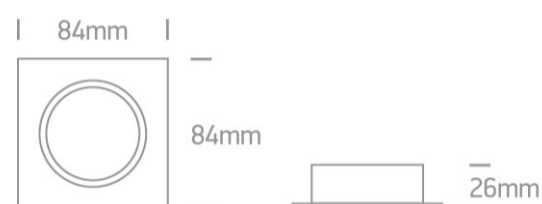

03 Recessed Spots Adjustable > The Square Clip In Range Aluminium

51105B1/W

Semi Dark Light Tube Range Recessed adjustable MR16 spot with GU10 lampholder.

Complies with standard EN60598-1 and any other specific standards.

Downloads

Dimensions

Gallery

Physical Specification

Item Group	03 Recessed Spots Adjustable
Family	The Square Clip In Range Aluminium
Order Code	51105B1/W
Colour	White
Material	Aluminium
Shape	Rectangular
Length	84mm

Width	84mm
Height	26mm
Cutout Hole Diameter	72mm
Recessed Ceiling	Yes
Depth Required	120mm
Indoor	Yes
Adjustable	1 Direction

Electrical Characteristics

Gear	No
------	----

Fitting + Driver

Input Voltage	100-240V
50 Hz	Yes
60 Hz	Yes
Safety Class	
Power(Watts)	50W
IP Rating	IP20
Light Source	Replaceable lamp
Lamp Holder	GU10
Number of Lamps	1
Dimmable	N/A
Cable Length	15cm
F Mark	

Illumination Data

Illumination Diagram	
----------------------	---

Packing Info

Box Length	12cm
------------	------

Box Width	5cm
Box Height	9cm
Box Weight	0,165kg
Pcs/Carton	50
Barcode	5291889048466
HS Code	9405409900