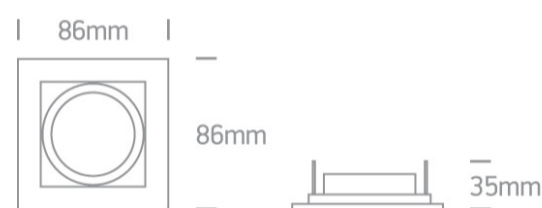

03 Recessed Spots Adjustable > Natural Aluminium Square

51105B/AL

Natural Aluminium square Recessed adjustable MR16 spot with GU5.3 lampholder.

Complies with standard EN60598-1 and any other specific standards.

Downloads

Dimensions

Gallery

Physical Specification

Item Group	03 Recessed Spots Adjustable
Family	Natural Aluminium Square
Order Code	51105B/AL
Colour	Aluminium
Material	Natural Aluminium
Shape	Rectangular
Length	86mm

Width	86mm
Height	35mm
Cutout Hole Width	77mm
Cutout Hole Length	77mm
Recessed Ceiling	Yes
Depth Required	70mm
Indoor	Yes
Adjustable	2 Directions

Electrical Characteristics

Fitting

Input Type	Constant Voltage
Input Voltage	12V AC/DC
Safety Class	
Power(Watts)	50W
IP Rating	IP20
Light Source	Replaceable lamp
Lamp Holder	GU5.3
Number of Lamps	1
Cable Length	40cm

Illumination Data

Illumination Diagram

Packing Info

Box Length	11cm
Box Width	10cm
Box Height	5cm
Box Weight	0.213kg

Pcs/Carton

50

Barcode

5291889005049