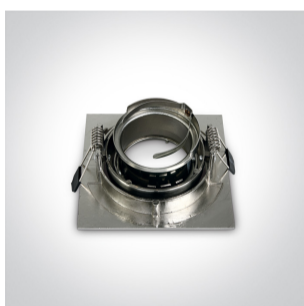

03 Recessed Spots Adjustable>The Lock Ring Dark Light

51105CD/MC

Recessed adjustable MR16 spot with GU5.3 lampholder.

Complies with standard EN60598-1 and any other specific standards.

Downloads

Dimensions

Gallery

Physical Specification

Item Group	03 Recessed Spots Adjustable
Family	The Lock Ring Dark Light
Order Code	51105CD/MC
Colour	Brushed Chrome
Material	Die Cast
Shape	Circular
Height	45mm

Diameter	94mm
Cutout Hole Diameter	85mm
Recessed Ceiling	Yes
Depth Required	100mm
Indoor	Yes
Adjustable	1 Direction

Electrical Characteristics

Fitting

Input Type	Constant Voltage
Input Voltage	12V AC/DC
Safety Class	
Power(Watts)	50W
IP Rating	IP20
Light Source	Replaceable lamp
Lamp Holder	GU5.3
Number of Lamps	1
Cable Length	40cm