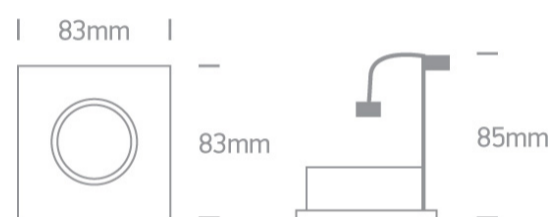

03 Recessed Spots Adjustable > The Classic Square GU10 Die cast

51105GA/W

Recessed adjustable MR16 spot with GU10 lamp holder.

Supplied with GU10 lamp.

Complies with standard EN60598-1 and any other specific standards.

Downloads

Dimensions

Gallery

Physical Specification

Item Group	03 Recessed Spots Adjustable
Family	The Classic Square GU10 Die cast
Order Code	51105GA/W
Colour	White
Material	Die Cast
Shape	Rectangular
Length	83mm

Width	83mm
Height	85mm
Cutout Hole Diameter	73mm
Recessed Ceiling	Yes
Depth Required	100mm
Indoor	Yes
Adjustable	1 Direction

Electrical Characteristics

Gear	No
------	----

Fitting + Driver

Input Voltage	220-240V
50 Hz	Yes
60 Hz	Yes
Safety Class	
Power(Watts)	50W
IP Rating	IP20
Light Source	Replaceable lamp
Lamp Holder	GU10
Number of Lamps	1
Dimmable	N/A
Cable Length	15cm
F Mark	

Illumination Data

Illumination Diagram	
----------------------	---

Packing Info

Box Length	10cm
------------	------

Box Width	10cm
Box Height	7cm
Box Weight	0,192kg
Pcs/Carton	50
Barcode	5291889025603
HS Code	9405409900