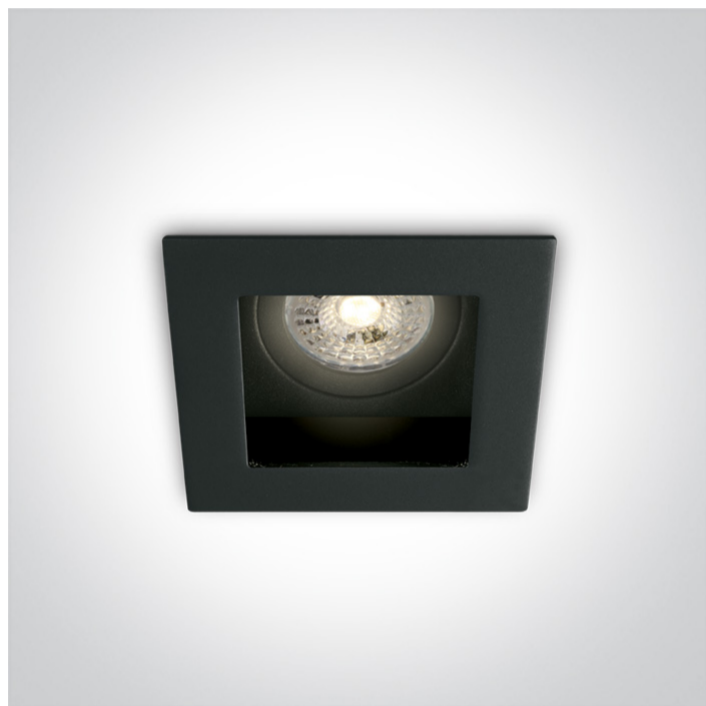

03 Recessed Spots Adjustable>The Dark Light Range Metal

51105TA/B

Dark Light Recessed Square adjustable MR16 Swivel spot with GU10 lampholder.

Complies with standard EN60598-1 and any other specific standards.

Downloads

Dimensions

Gallery

Physical Specification

Item Group	03 Recessed Spots Adjustable
Family	The Dark Light Range Metal
Order Code	51105TA/B
Colour	Black
Material	Metal
Shape	Rectangular
Length	96mm

Width	96mm
Height	70mm
Cutout Hole Width	80mm
Cutout Hole Length	80mm
Recessed Ceiling	Yes
Depth Required	150mm
Indoor	Yes
Adjustable	1 Direction

Electrical Characteristics

Gear	No
Fitting + Driver	
Input Voltage	100-240V
50 Hz	Yes
60 Hz	Yes
Safety Class	
Power(Watts)	10W
IP Rating	IP20
Light Source	Replaceable lamp
Lamp Holder	GU10
Number of Lamps	1
Dimmable	N/A
Cable Length	15cm
F Mark	