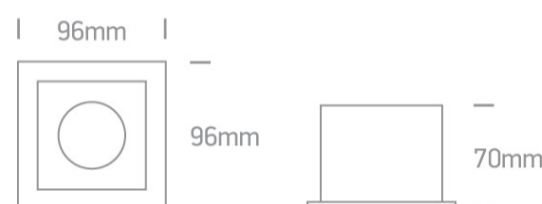

03 Recessed Spots Adjustable>The Dark Light Range Metal

51105TA/B

Dark Light Recessed Square adjustable MR16 Swivel spot with GU10 lampholder.

Complies with standard EN60598-1 and any other specific standards.

Downloads

Dimensions

Gallery

Physical Specification

Item Group	03 Recessed Spots Adjustable
Family	The Dark Light Range Metal
Order Code	51105TA/B
Colour	Black
Material	Metal
Shape	Rectangular
Length	96mm

Width	96mm
Height	70mm
Cutout Hole Width	80mm
Cutout Hole Length	80mm
Recessed Ceiling	Yes
Depth Required	150mm
Indoor	Yes
Adjustable	1 Direction

Electrical Characteristics

Gear	No
Fitting + Driver	
Input Voltage	100-240V
50 Hz	Yes
60 Hz	Yes
Safety Class	
Power(Watts)	10W
IP Rating	IP20
Light Source	Replaceable lamp
Lamp Holder	GU10
Number of Lamps	1
Dimmable	N/A
Cable Length	15cm
F Mark	

Illumination Data

Illumination Diagram	
Dark Light	Yes

Packing Info

Box Length	10,5cm
Box Width	10,5cm
Box Height	9,5cm
Box Weight	0,340kg
Pcs/Carton	36
Barcode	5291889052562
HS Code	9405409900

Certification & Warranty