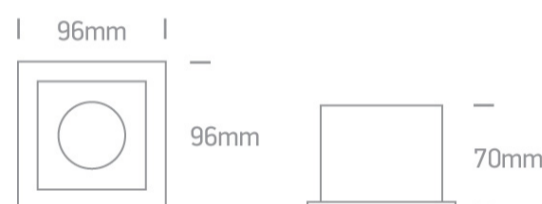

03 Recessed Spots Adjustable>The Dark Light Range Metal

51105TA/W

Dark Light Recessed Square adjustable MR16 Swivel spot with GU10 lampholder.

Complies with standard EN60598-1 and any other specific standards.

Downloads

Dimensions

Gallery

Physical Specification

Item Group	03 Recessed Spots Adjustable
Family	The Dark Light Range Metal
Order Code	51105TA/W
Colour	White
Material	Metal
Shape	Rectangular
Length	96mm

Width	96mm
Height	70mm
Cutout Hole Width	80mm
Cutout Hole Length	80mm
Recessed Ceiling	Yes
Depth Required	150mm
Indoor	Yes
Adjustable	1 Direction

Electrical Characteristics

Gear	No
Fitting + Driver	
Input Voltage	100-240V
50 Hz	Yes
60 Hz	Yes
Safety Class	
Power(Watts)	10W
IP Rating	IP20
Light Source	Replaceable lamp
Lamp Holder	GU10
Number of Lamps	1
Dimmable	N/A
Cable Length	15cm
F Mark	

Illumination Data

Illumination Diagram	
Dark Light	Yes

Packing Info

Box Length	10,5cm
Box Width	10,5cm
Box Height	9,5cm
Box Weight	0,340kg
Pcs/Carton	36
Barcode	5291889052548
HS Code	9405409900

Certification & Warranty