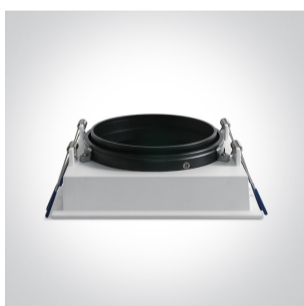

07 Downlights Adjustable>The R111 Dark Light Shop Range Die cast

51110AD/B

Recessed adjustable Dark light R111 downlight with GU10 lampholder.

Complies with standard EN60598-1 and any other specific standards.

Downloads

Dimensions

Gallery

Physical Specification

Item Group	07 Downlights Adjustable
Family	The R111 Dark Light Shop Range Die cast
Order Code	51110AD/B
Colour	Black
Material	Die Cast
Shape	Rectangular
Length	170mm

Width	170mm
Height	52mm
Cutout Hole Diameter	155mm
Recessed Ceiling	Yes
Depth Required	150mm
Indoor	Yes
Adjustable	2 Directions