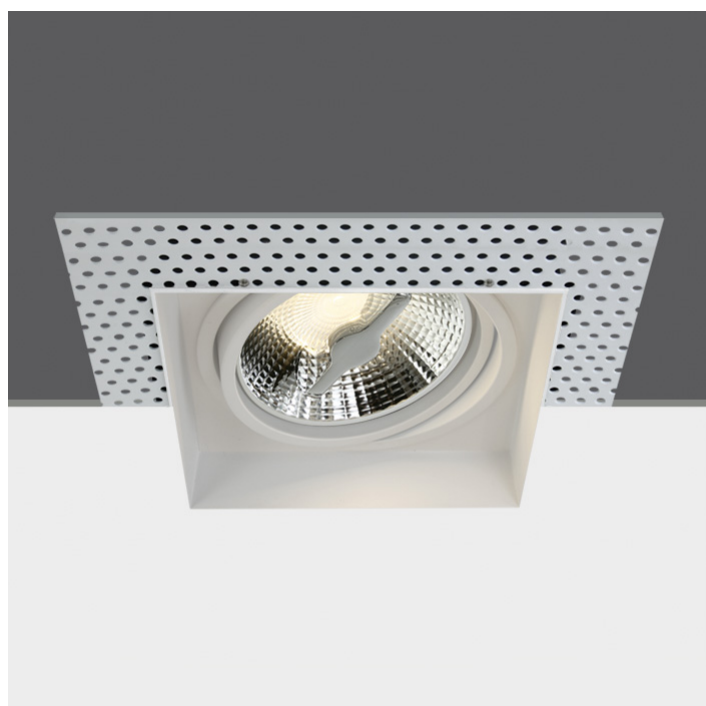

07 Downlights Adjustable>The R111 Trimless Shop Range Die cast

51110ATR/W

Recessed adjustable R111 trimless shop range with GU10 lampholder.

Complies with standard EN60598-1 and any other specific standards.

Downloads

Dimensions

Gallery

Physical Specification

Item Group	07 Downlights Adjustable
Family	The R111 Trimless Shop Range Die cast
Order Code	51110ATR/W
Colour	White
Material	Die Cast
Shape	Rectangular
Length	210mm

Width	210mm
Height	47mm
Cutout Hole Width	170mm
Cutout Hole Length	170mm
Recessed Ceiling	Yes
Depth Required	150mm
Indoor	Yes
Adjustable	2 Directions