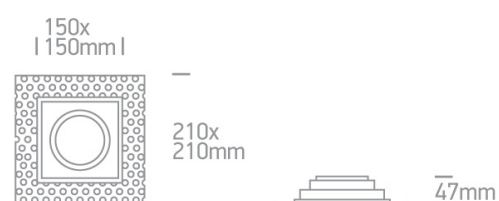

07 Downlights Adjustable>The R111 Trimless Shop Range Die cast

51110ATR/W

Recessed adjustable R111 trimless shop range with GU10 lampholder.

Complies with standard EN60598-1 and any other specific standards.

Downloads

Dimensions

Gallery

Physical Specification

Item Group	07 Downlights Adjustable
Family	The R111 Trimless Shop Range Die cast
Order Code	51110ATR/W
Colour	White
Material	Die Cast
Shape	Rectangular
Length	210mm

Width	210mm
Height	47mm
Cutout Hole Width	170mm
Cutout Hole Length	170mm
Recessed Ceiling	Yes
Depth Required	150mm
Indoor	Yes
Adjustable	2 Directions

### Packing Info

Box Length	21,5cm
Box Width	21,5cm
Box Height	7cm
Box Weight	0,75Kg
Pcs/Carton	10
Carton Length	45cm
Carton Width	23cm
Carton Height	38cm
Carton Weight	7,7Kg
Barcode	5291889057222
HS Code	9405409900