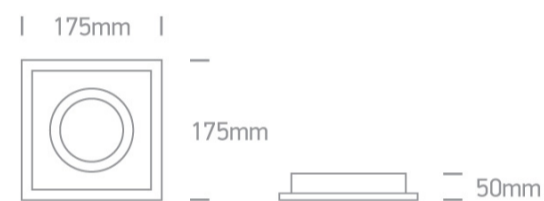

05 Downlights>Adjustable R111 Shop Range Aluminium

51110N/W

Recessed adjustable R111 downlight shop range with GU10 lampholder.

Suitable for LED module

Complies with standard EN60598-1 and any other specific standards.

Downloads

Dimensions

Gallery

Physical Specification

Item Group	05 Downlights
Family	Adjustable R111 Shop Range Aluminium
Order Code	51110N/W
Colour	White
Material	Aluminium
Shape	Rectangular
Length	175mm

Width	175mm
Height	50mm
Cutout Hole Width	165mm
Cutout Hole Length	165mm
Recessed Ceiling	Yes
Depth Required	160mm
Indoor	Yes
Adjustable	2 Directions

Electrical Characteristics

Fitting

Safety Class	
Power(Watts)	75W
IP Rating	IP20
Light Source	Replaceable lamp
Lamp Holder	GU10
Number of Lamps	1
Cable Length	15cm

Illumination Data

Illumination Diagram

Packing Info

Box Length	18cm
Box Width	6cm
Box Height	20cm
Box Weight	0,485kg
Pcs/Carton	30
Barcode	5291889039082

HS Code

9405409900

Certification & Warranty

Warranty

5 Years

Weee Directive

Yes