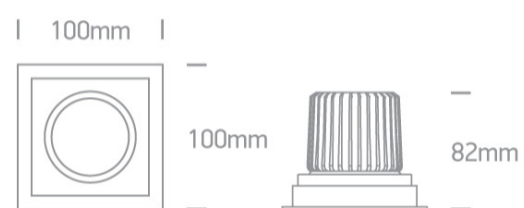

Dimensions