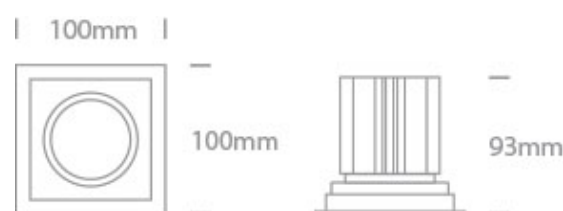

Dimensions