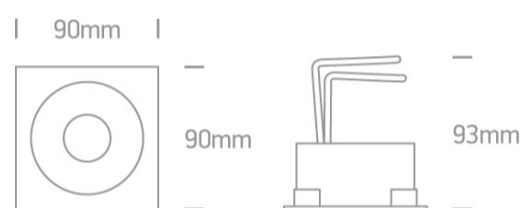

04 Recessed Spots Adjustable LED>Extractable 12W Range

51113E/W/W

12W LED Recessed extractable adjustable spot, IP20.

Requires 350mA driver.

Complies with standard EN60598-1 and any other specific standards.

Downloads

Dimensions

Gallery

Must be ordered separately

89015

Physical Specification

Item Group	04 Recessed Spots Adjustable LED
Family	Extractable 12W Range
Order Code	51113E/W/W
Colour	White
Material	Aluminium
Shape	Rectangular
Length	90mm
Width	90mm
Height	93mm
Cutout Hole Width	80mm
Cutout Hole Length	80mm
Recessed Ceiling	Yes
Depth Required	120mm
Indoor	Yes
Adjustable	2 Directions

Electrical Characteristics

Fitting

Input Type	Constant Current
Input Current	350mA
Safety Class	
Power(Watts)	12W
IP Rating	IP20
Light Source	LED built in
LED Type	COB
LED Brand	Citizen
LED Number	1
Cable Length	40cm

Illumination Data

Colour Temperature	3000K
Lumen Output	1100lm
Light Efficiency	91,67lm/W
CRI	90
Beam Angle	36°
Illumination Diagram	

Packing Info

Box Length	9,5cm
Box Width	9,5cm
Box Height	11cm
Box Weight	0,28Kg
Pcs/Carton	36
Barcode	5291889055570
HS Code	9405409900